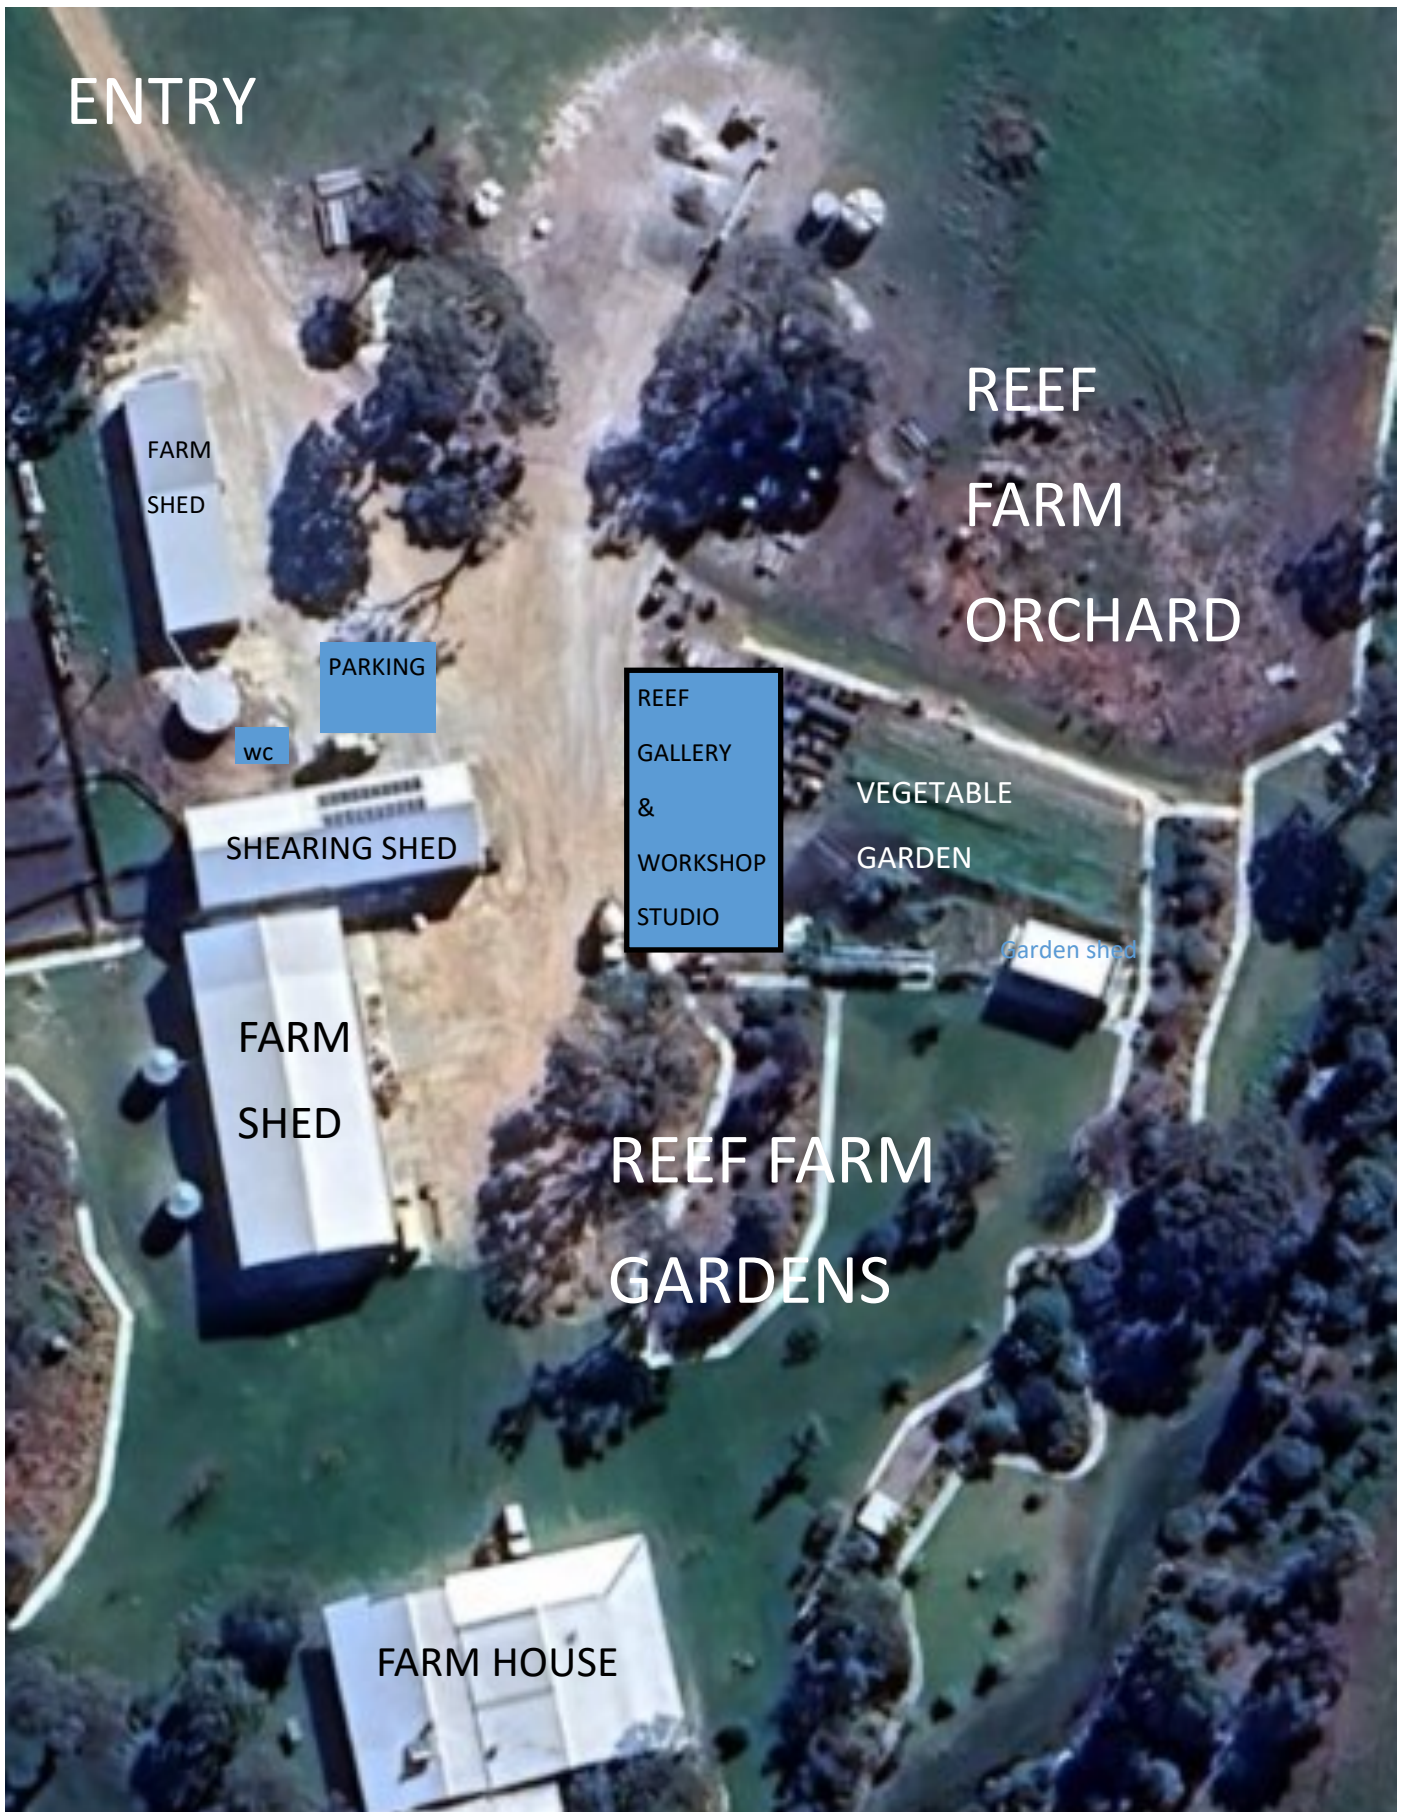

An aerial photograph of a farm property. At the top, a road is labeled '8118 Borden Bremer Bay Road'. A dirt road runs from the road down to a large green field. In the field, a white box contains the text '140m from front Gate to Gallery'. Further down, another white box contains the text 'Reef Gal.'. The farm includes several buildings, a swimming pool, and a large area of trees. The surrounding area consists of green fields and a road.

8118 Borden Bremer Bay Road

140m from front
Gate to Gallery

Reef
Gal.

AERIAL VIEW OF
REEF FARM
(DETAILED SITE PLAN ATTACHED)

SITE PLAN FOR REEF GALLERY