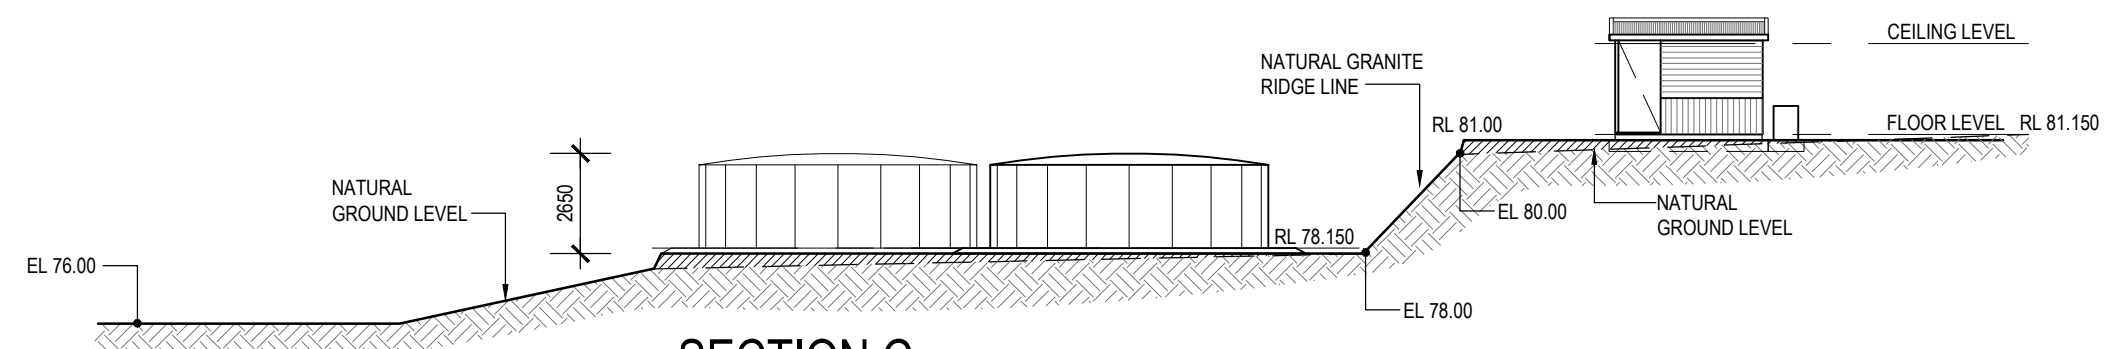

**PLAN - SITE LAYOUT**  
SCALE 1:500

**SECTION C**  
SCALE 1:200

SCALE PROJECT TITLE

AS SHOWN **GNEISS HILL ROAD, BREMER BAY**  
PLAN & SECTION - SITE LAYOUT  
SHEET 2 OF 4

**DMG**  
ARCHITECTURE  
LEVEL 3, SUITE 17, 23 RAILWAY ROAD, SUBIACO WA 6008  
T (08) 9212 8888 info@dmgastralia.com.au  
WWW.DMGAUSTRALIA.COM.AU

PROJECT #  
24001  
DRAWING #  
**SK.02**

9.3.2 c) Site Layout Plan - Lot 35 Gneiss Hill Road